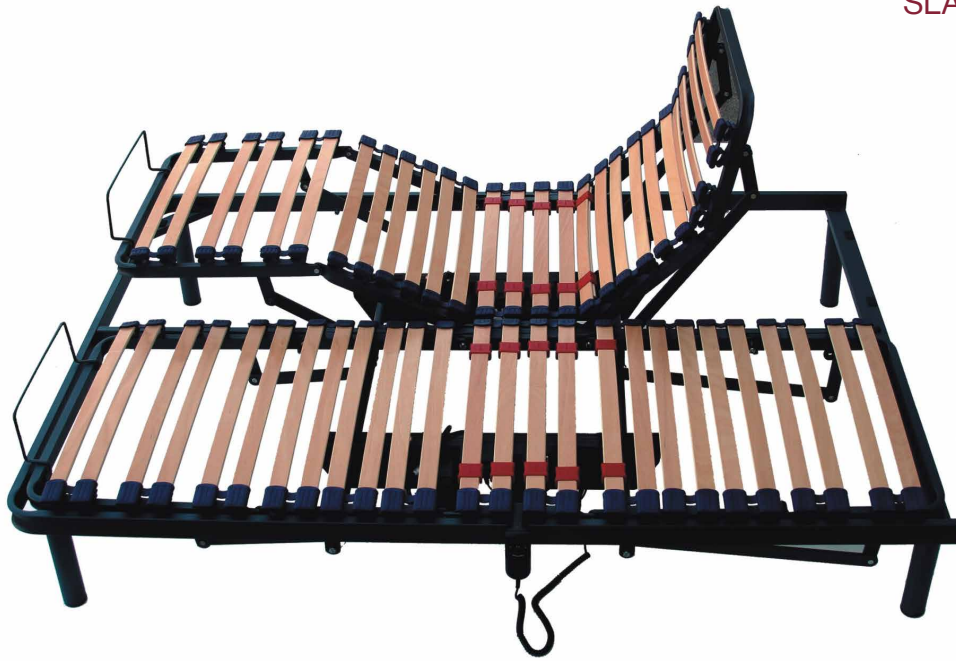

SOMIERES SLATTED BASES

SOMIER ARTICULADO

Somier eléctrico articulado con mando para graduar la posición más adecuada.

Articulaciones en 5 planos y reguladores de firmeza. Bastidor de 50x20 y lámina de 38 mm.

ARTICULATED BED

Electric articulated bed base with control to graduate the most suitable position.

Joints in 5 planes and firmness regulators. 50x20 frame and 38 mm sheet.